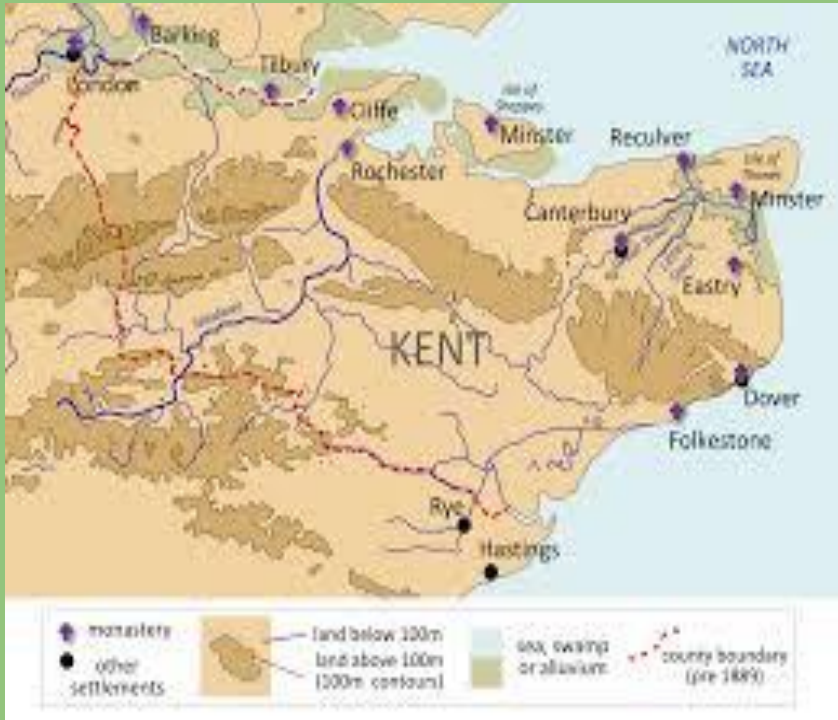

Q: Where is Kent and why was it
such a significant location during
WWI?

28/9/2020

Where do you think this is?

Which area of the UK do you think it is in?

Talk to your partner for 1 minute

How many places can you name in Kent?

You have 10 minutes to complete this task.

On your maps, I would like you to try and label the following places:

Dover

Whitstable

Ramsgate

Canterbury

Margate

Faversham

Where do you think this is a map of?

On your maps, can you shade in the United Kingdom.

Once you have done that, can you shade over using a different colour, where you think Kent is.

Finally

Now that you know where Kent is, why do you think WWI had such a significant impact on it?

Talk to your partner for one minute.

Now, write a sentence or two underneath your maps explaining why Kent changed a lot during the course of 'The Great War.'